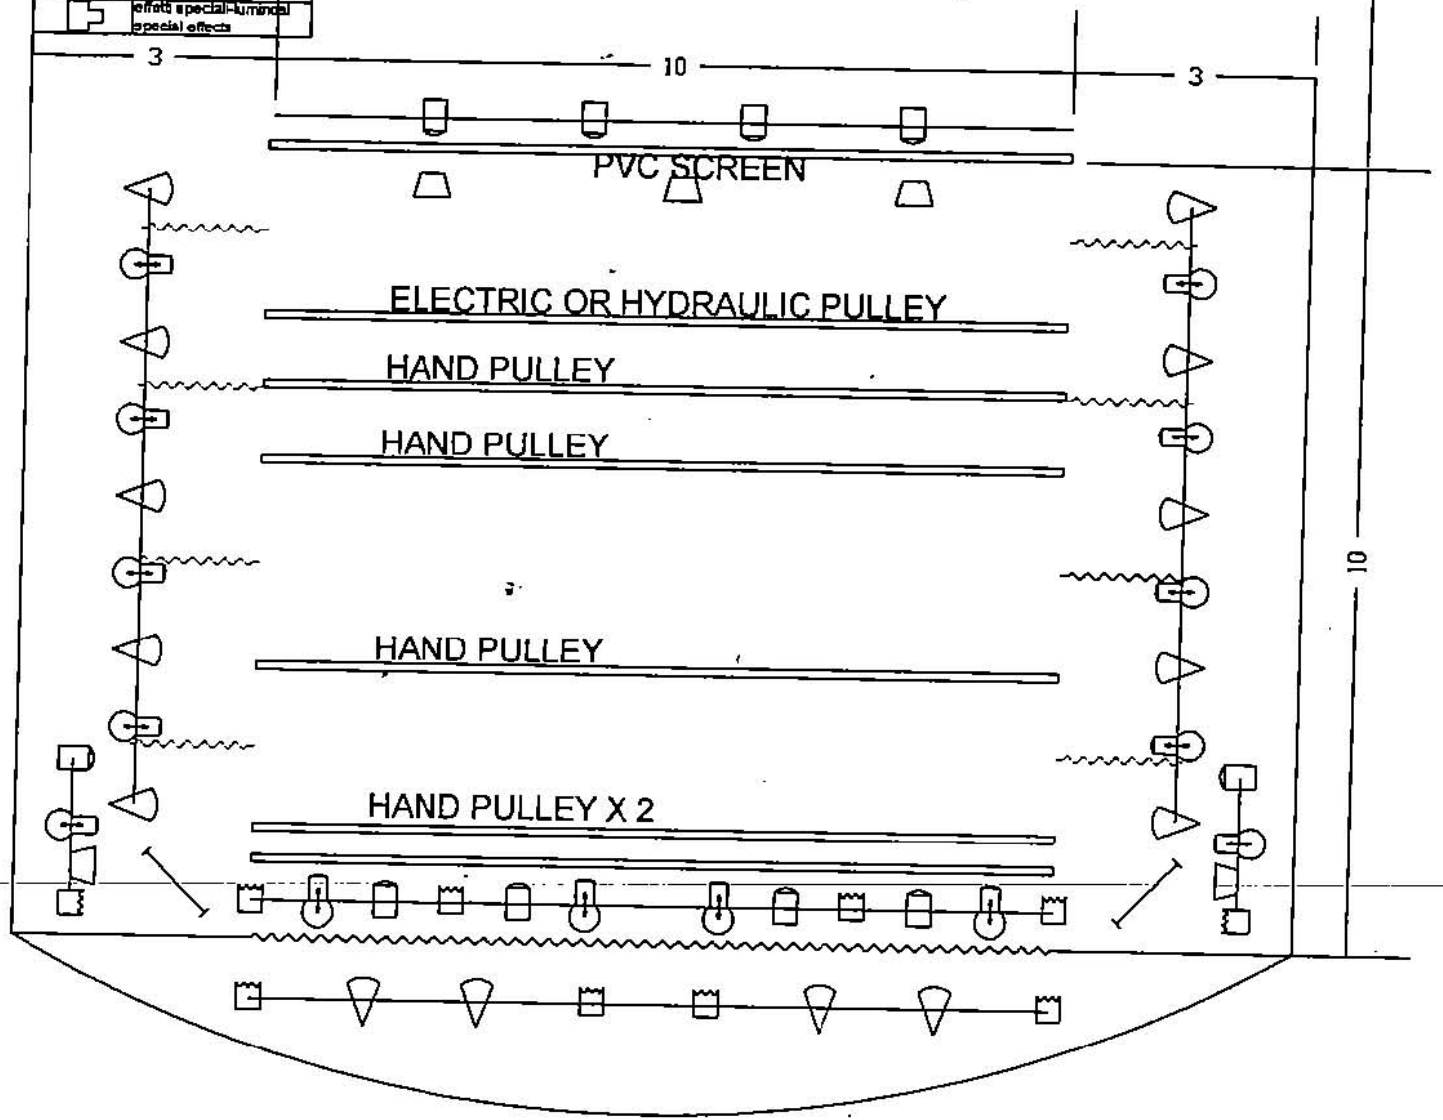

WINGS - CURTAINS
	segulparona follows pots
	segomatore profiler
	segomatore profiler
	domino
	floodlight
	PC plano-convex defined beam
	Fresnel soft-edged beam
	PAR
	narrow spot
	effetti special-luminal special effects

PROJECTOR

BRICABRAC - IL FLAUTO D'AMOR PERDUTO - ITALY