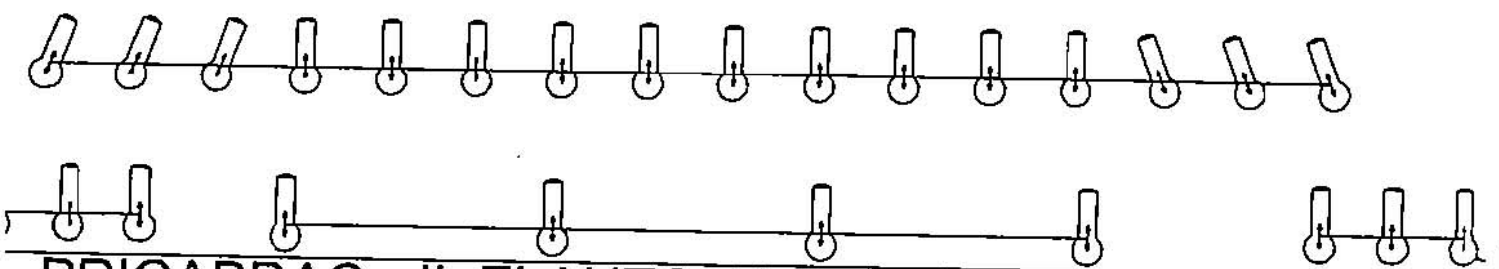

	WINGS - CURTAINS
	segulparona follows pots
	segomatore profiler
	segomatore profiler
	domino
	floodlight
	PC plano-convex defined beam
	Fresnel soft-edged beam
	PAR
	narrow spot
	effetti special-luminal special effects

PROJECTOR

BRICABRAC - IL FLAUTO D'AMOR PERDUTO - ITALY